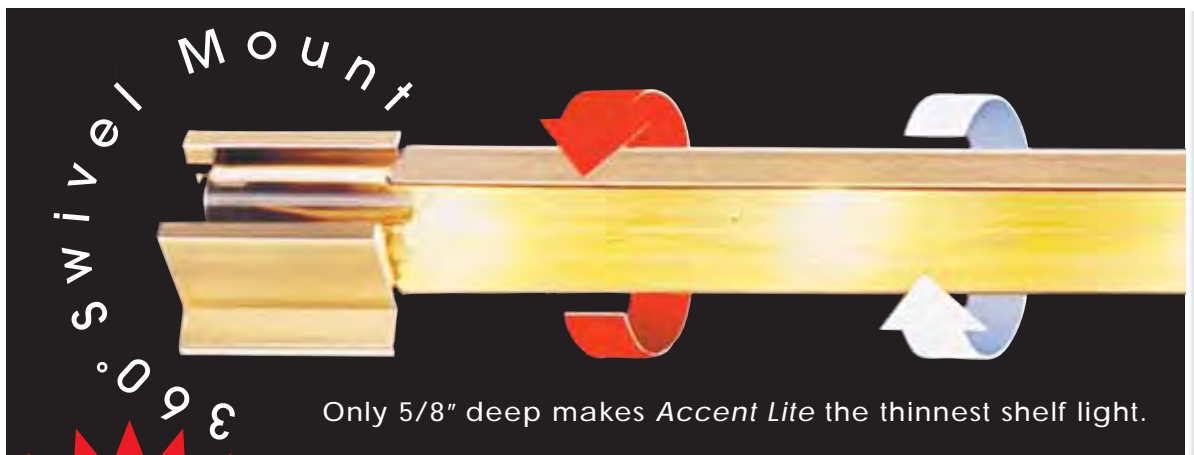

desk lamps & specialty lighting

The original "Satco Accent Lite" is the thinnest adjustable shelf light that puts light right where you need it. Accent Lite's unique 360° swivel mount allows the light to be directed anywhere you want. Accent Lite will light the objects you want to light, not just the shelf. Accent Lite installs in minutes without tools and comes complete with 6-foot line cord and removable plug. Accent Lite is fully dimmable.

Accent Lite is Ideal for:

- Wall Units • Stereo Cabinets • Platform Beds • China Cabinets
- Book Shelves • Anywhere You Need an Accent Lite

Accent Lite is available in 10", 20", 30" and 40" sizes in polished brass, chrome, black or white finishes.